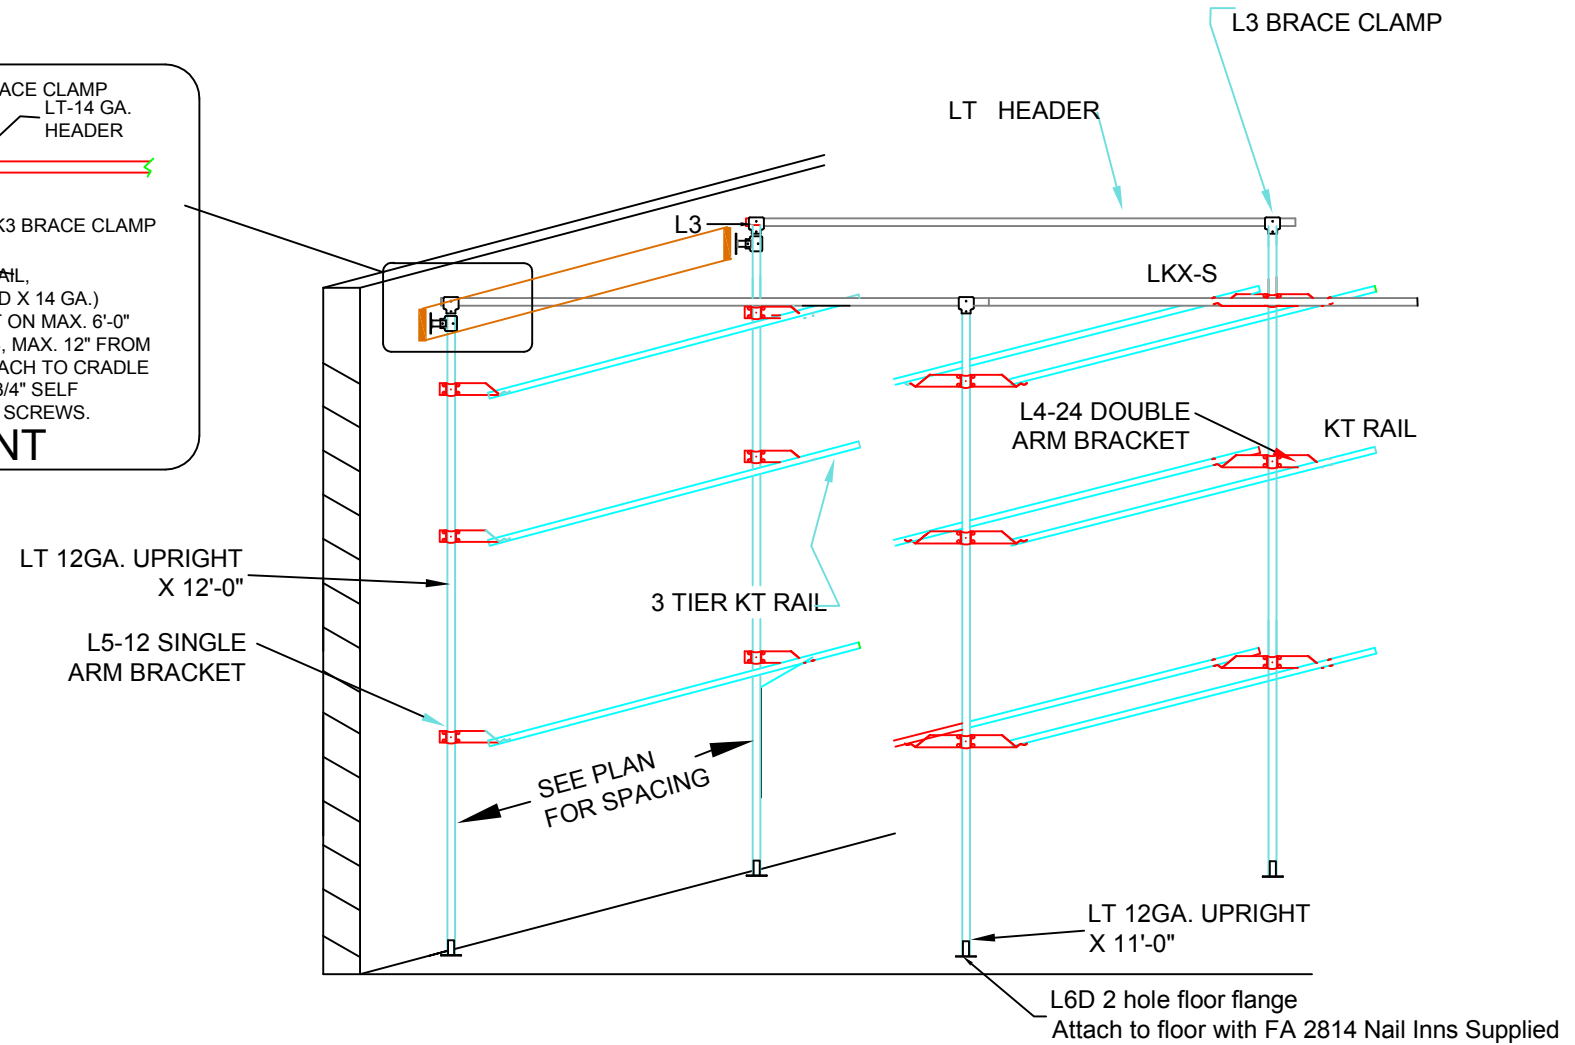

WARDROBE DEPT

SYSTEM 200 3 TIER STORAGE