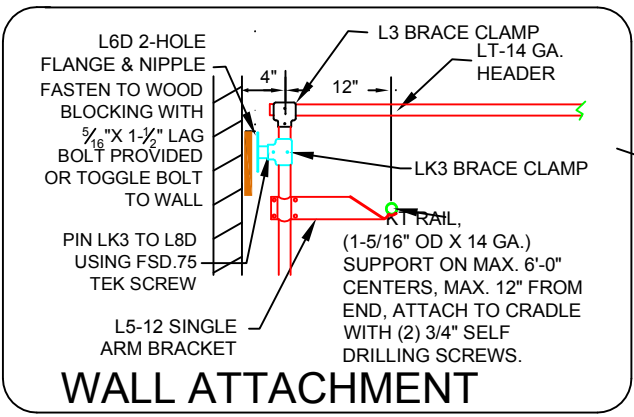

WARDROBE DEPT

SYSTEM 200 3 TIER STORAGE