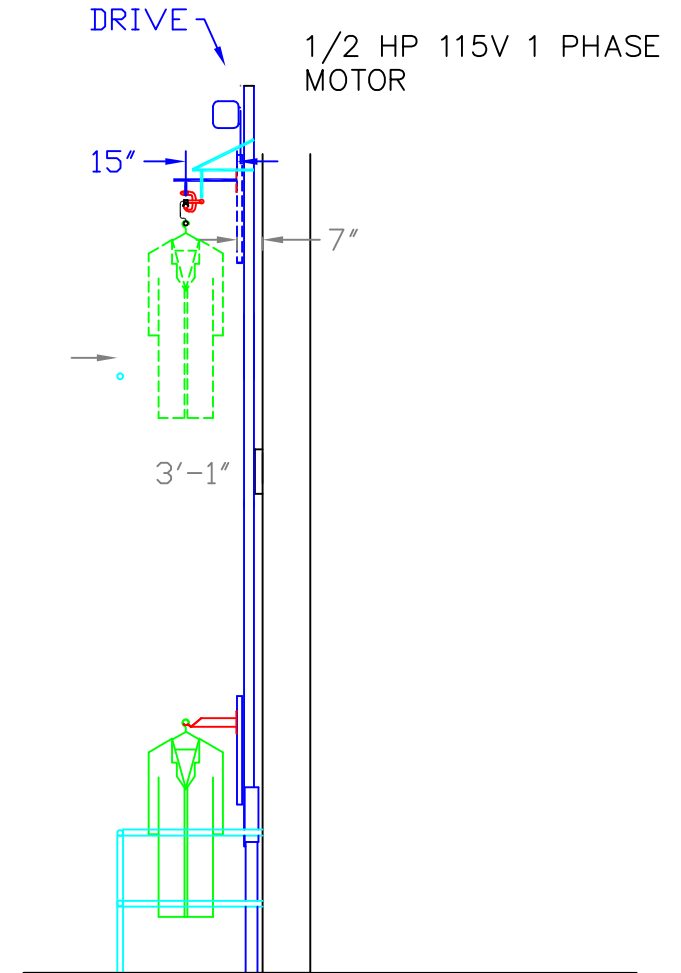

SYS 570 TROLLEY LIFT

VERTICAL GARMENT CONVEYOR ON TROLLEYS

SIDE ELEVATION

RETAIL STORE