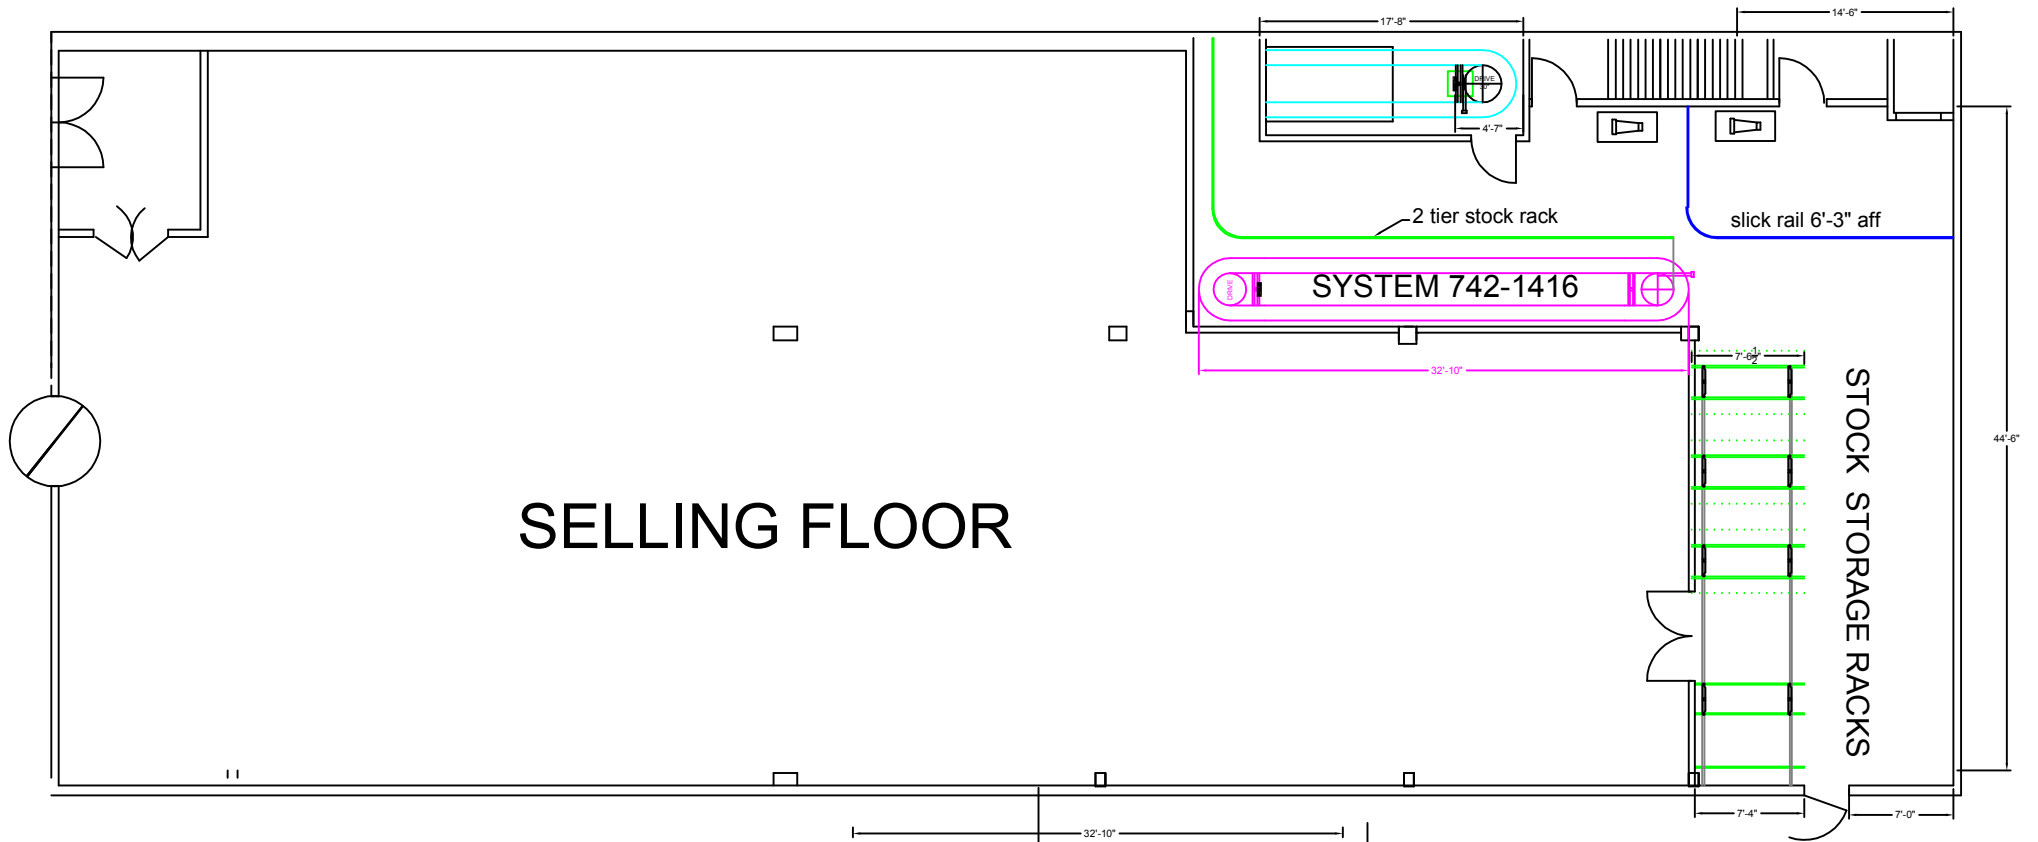

SELLING FLOOR

1810-D
SHORT ROUTE
SELECTOR

BI-DIRECTIONAL HAND
CONTROL WIT E-STOP

DETAIL A