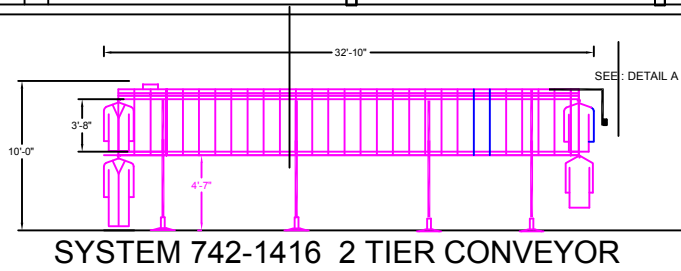

SELLING FLOOR

1810-D
SHORT ROUTE
SELECTOR

BI-DIRECTIONAL HAND
CONTROL WIT E-STOP

DETAIL A