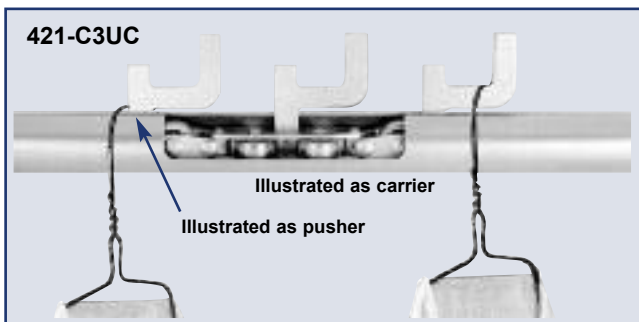

### TAB UP

## System 420

*Is designed for conveying garments & similar items on wire hangers, horizontally, on inclines or both; in all directions and to follow almost any desired path.*

- ◆ Enclosed Track, Zinc Plated or Stainless Steel.
- ◆ Stainless Steel Turns, Hardened & Machined slot.
- ◆ Hardened *Corrosion Resistant* Links & Pusher/Carrier.
- ◆ Combined Link & Pusher/Carrier.
- ◆ Torque Limiter Overload Protection, Chain Pull - 500 lbs.
- ◆ Temperatures to 300° F., Humidity to 100%

Illustrated with  
Standard Screw  
Take-up

**Stainless Steel or Zinc Plated Steel  
1 5/16" O.D.. - 12 ga. Lengths to 20 ft.**

89-02 Atlantic Ave., Ozone Park, NY 11416  
 Tel: (718) 845-5454 ☎ Fax: (718) 738-1020  
 WWW.RAILEXCORP.COM