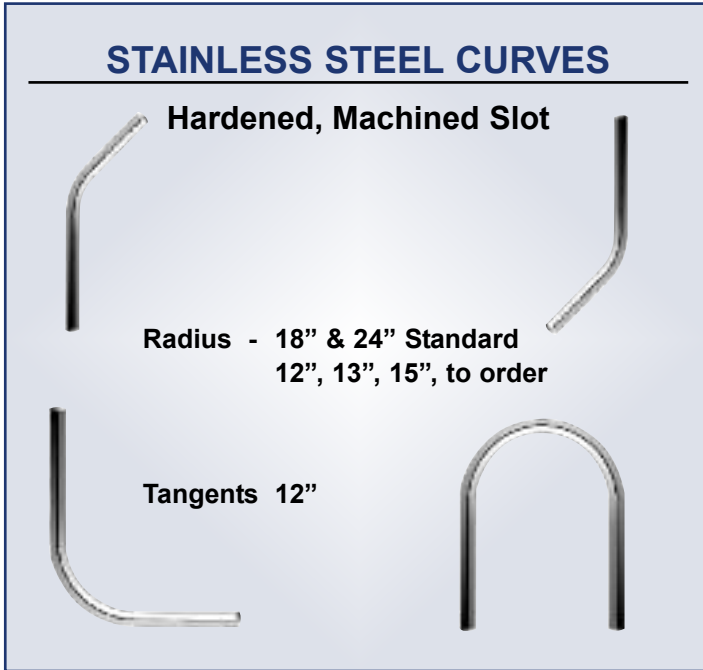

## System 420

*Is designed for conveying garments & similar items on wire hangers, horizontally, on inclines or both; in all directions and to follow almost any desired path.*

- ◆ Enclosed Track, Zinc Plated or Stainless Steel.
- ◆ Stainless Steel Turns, Hardened & Machined slot.
- ◆ Hardened *Corrosion Resistant* Links & Pusher/Carrier.
- ◆ Combined Link & Pusher/Carrier.
- ◆ Torque Limiter Overload Protection, Chain Pull - 500 lbs.
- ◆ Temperatures to 300° F., Humidity to 100%

Illustrated with  
Standard Screw  
Take-up

**Stainless Steel or Zinc Plated Steel  
1 5/16" O.D.. - 12 ga. Lengths to 20 ft.**

89-02 Atlantic Ave., Ozone Park, NY 11416  
 Tel: (718) 845-5454 ☎ Fax: (718) 738-1020  
 WWW.RAILEXCORP.COM

### CURVES 18" & 24" RADIUS STANDARD

422 - 15H Curves, Stainless Steel	15° Horiz.
422 - 30H	30° Horiz.
422 - 45H	45° Horiz.
422 - 60H	60° Horiz.
422 - 90H	90° Horiz.
422 - 180H12	12" r, 24" dia. 180° Horiz.
422 - 180H18	18" r, 36" dia. 180° Horiz.
423 - 15V U or L	15° Vert.
423 - 30V U or L	30° Vert.
423 - 45V U or L	45° Vert.
423 - 60V U or L	60° Vert.
423 - 90V U or L	90° Vert.

### IDLERS

425-I18012	Idler 180° 12" Diam.
	18"
	24"
427-WC	Welding Clamp
427-LUBE	Lubricant 14oz.