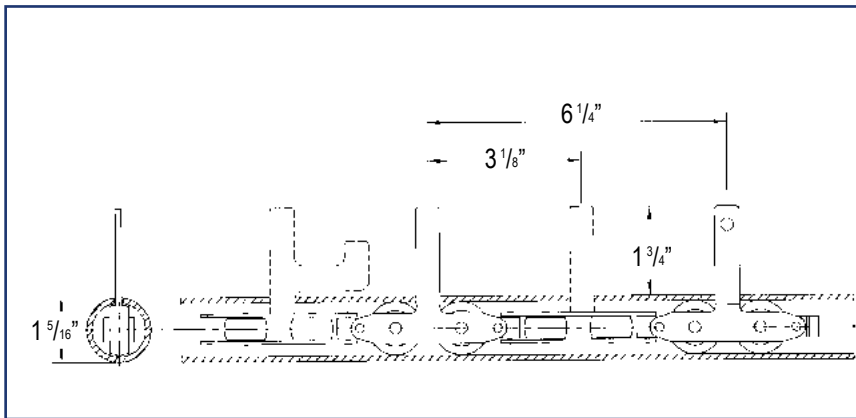

## System 420

*Is designed for conveying garments & similar items on wire hangers, horizontally, on inclines or both; in all directions and to follow almost any desired path.*

- ◆ Enclosed Track, Zinc Plated or Stainless Steel.
- ◆ Stainless Steel Turns, Hardened & Machined slot.
- ◆ Hardened *Corrosion Resistant* Links & Pusher/Carrier.
- ◆ Combined Link & Pusher/Carrier.
- ◆ Torque Limiter Overload Protection, Chain Pull - 500 lbs.
- ◆ Temperatures to 300° F., Humidity to 100%

Illustrated with  
Standard Screw  
Take-up

**Stainless Steel or Zinc Plated Steel  
1 5/16" O.D.. - 12 ga. Lengths to 20 ft.**

89-02 Atlantic Ave., Ozone Park, NY 11416  
 Tel: (718) 845-5454 ☎ Fax: (718) 738-1020  
 WWW.RAILEXCORP.COM

### CURVES 18" & 24" RADIUS STANDARD

422 - 15H Curves, Stainless Steel	15° Horiz.
422 - 30H	30° Horiz.
422 - 45H	45° Horiz.
422 - 60H	60° Horiz.
422 - 90H	90° Horiz.
422 - 180H12	12" r, 24" dia. 180° Horiz.
422 - 180H18	18" r, 36" dia. 180° Horiz.
423 - 15V U or L	15° Vert.
423 - 30V U or L	30° Vert.
423 - 45V U or L	45° Vert.
423 - 60V U or L	60° Vert.
423 - 90V U or L	90° Vert.