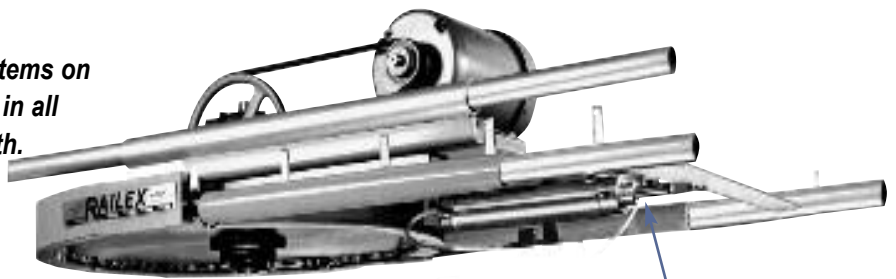

## Continuous Tube Conveyor

### TAB UP

## System 420

*Is designed for conveying garments & similar items on wire hangers, horizontally, on inclines or both; in all directions and to follow almost any desired path.*

- ◆ Enclosed Track, Zinc Plated or Stainless Steel.
- ◆ Stainless Steel Turns, Hardened & Machined slot.
- ◆ Hardened *Corrosion Resistant* Links & Pusher/Carrier.
- ◆ Combined Link & Pusher/Carrier.
- ◆ Torque Limiter Overload Protection, Chain Pull - 500 lbs.
- ◆ Temperatures to 300° F., Humidity to 100%