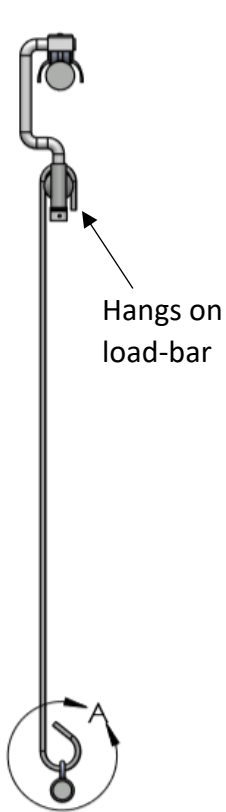

TROLLEY CARRIER EXTENSIONS

Hangs on load-bar

DETAIL A

OPTION A (FOLDING)

Foldable extension
PN: 200-12-FE28X36-NP

OPTION B

Permanent structure
PN: 200-12-PE28X36-NP

Length are available in 24" 30" 36" and 42"
Load-bars are available with or without pins.

Hangs on load-bar

DETAIL C

OPTION C (RIGID)

Rigid structure
PN: 200-12-RE28X36-NP

Wine welded to trapeze