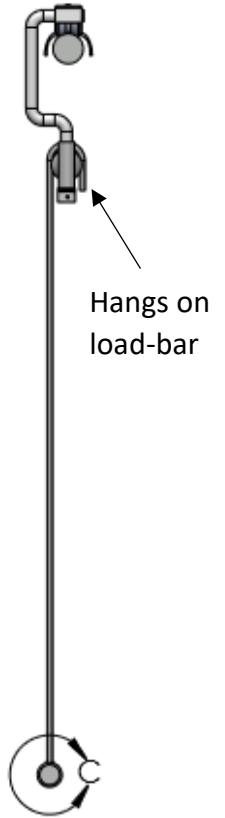

TROLLEY CARRIER EXTENSIONS

Hangs on load-bar

DETAIL A

OPTION A (FOLDING)

Foldable extension
PN: 200-12-FE28X36-NP

OPTION B

Permanent structure
PN: 200-12-PE28X36-NP

Length are available in 24" 30" 36" and 42"
Load-bars are available with or without pins.

Hangs on load-bar

DETAIL C

OPTION C (RIGID)

Rigid structure
PN: 200-12-RE28X36-NP

Wine welded to trapeze