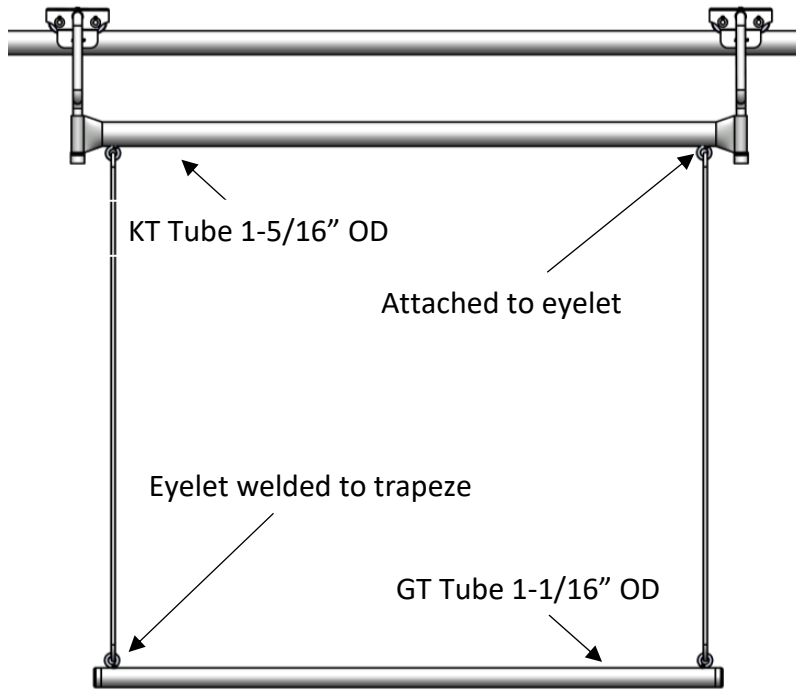

TROLLEY CARRIER EXTENSIONS

Hangs on load-bar

DETAIL A

OPTION A (FOLDING)

Foldable extension
PN: 200-12-FE28X36-NP

OPTION B

Permanent structure
PN: 200-12-PE28X36-NP

Length are available in 24" 30" 36" and 42"
Load-bars are available with or without pins.

Hangs on load-bar

DETAIL C

OPTION C (RIGID)

Rigid structure
PN: 200-12-RE28X36-NP

Wine welded to trapeze