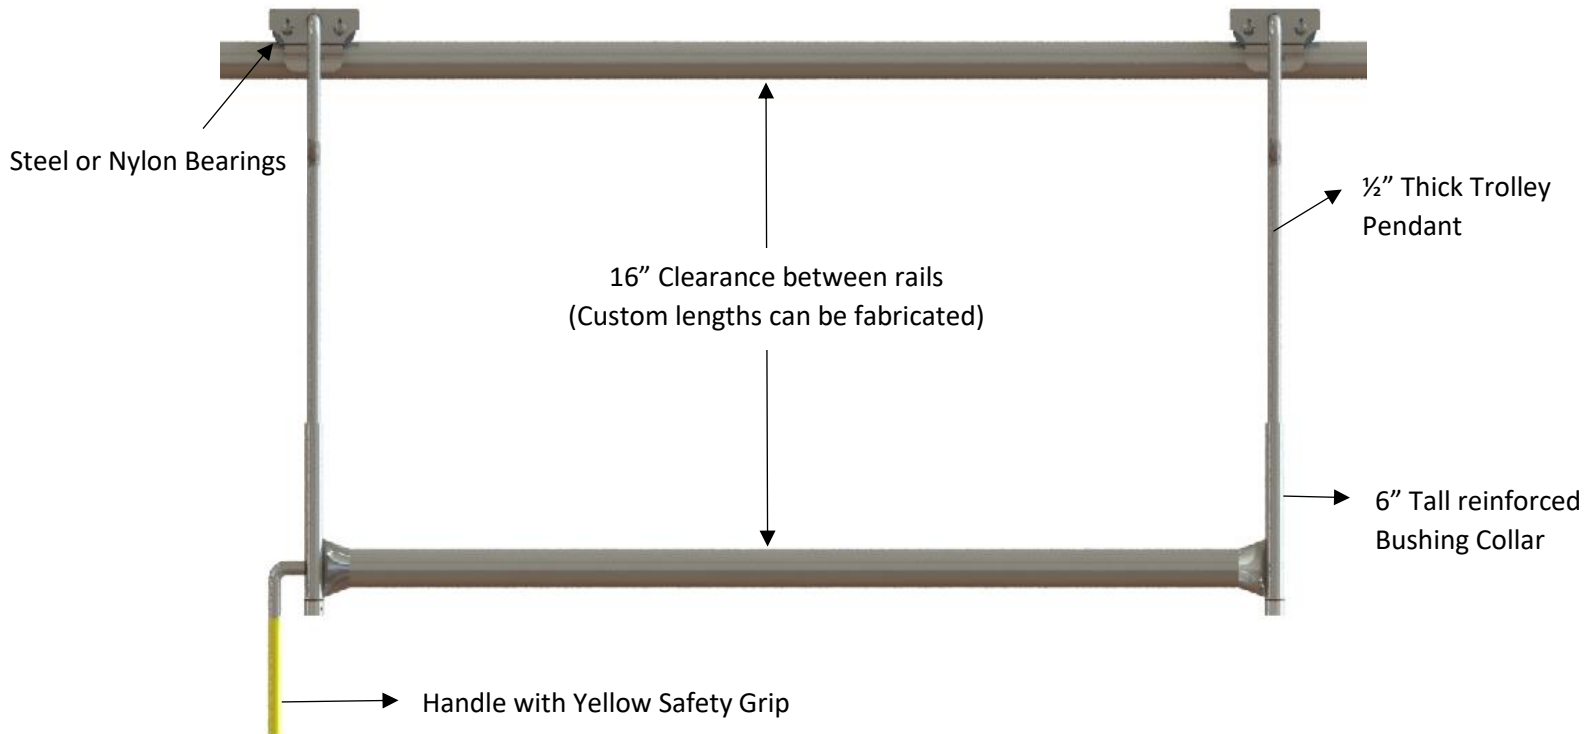

## TROLLEY 510 SPEED RAIL SYSTEM W/ EXTENDED PENDANTS

THE RAILEX CONVEYOR CORPORATION  
510 SERIES TROLLEY WITH EXTENDED  
PENDANTS ALLOWS FOR THE  
INSTALLATION OF A TALLER RAIL SYSTEM  
TO COMPLY WITH LOCAL CODES.