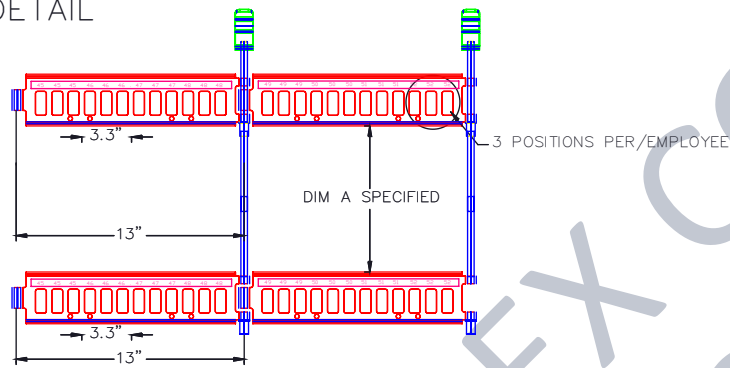

UNIFORM STORAGE SYSTEM

SYS 742 TWO TIER CONVEYOR

DETAIL

CAPACITY:
1 SYSTEM 742- 816 SHALL PROVIDE 816 POSITIONS ON 73'-8" LIN FT OF HANGING

UNIFORM STORAGE
THIS CONVEYOR SHALL PROVIDE 3 POSITIONS FOR 250 EMPLOYEE'S

COATS STORAGE
60 POSITIONS OR 5 LIN FT APPROX, 40 COATS AT 8 PER/FT

DESCRIPTION:	RAILEX SYSTEM 742 CONVEYOR UNIFORM ROOM FOR HOTEL
DWG. #	01207
NOTICE: THIS DRAWING AND DESIGN IS THE SOLE PROPERTY OF RAILEX CORP.	