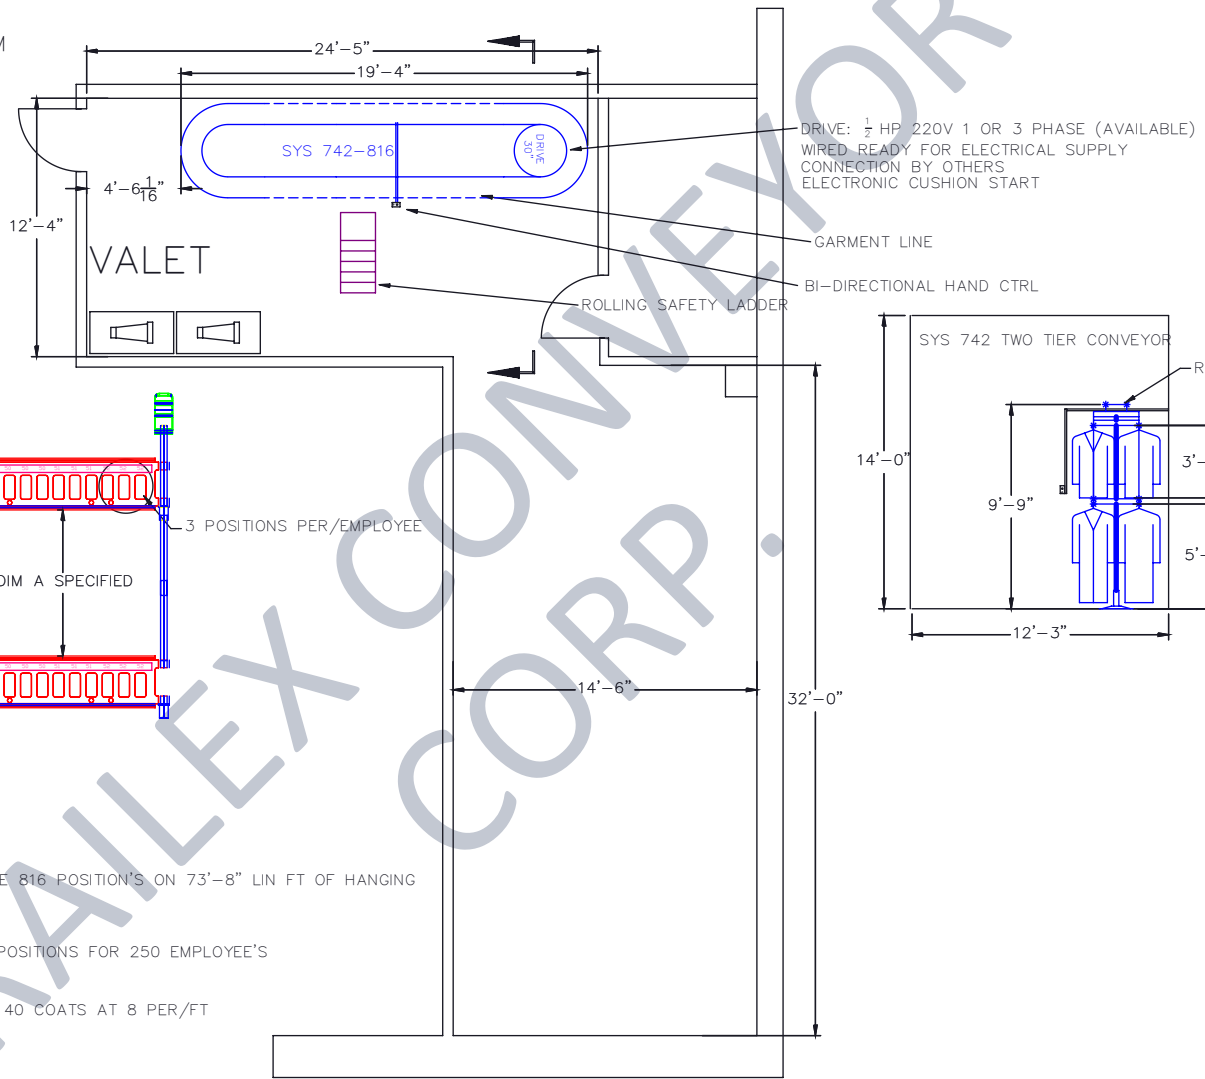

UNIFORM STORAGE SYSTEM

SYS 742 TWO TIER CONVEYOR

DETAIL

CAPACITY:
1 SYSTEM 742- 816 SHALL PROVIDE 816 POSITIONS ON 73'-8" LIN FT OF HANGING

UNIFORM STORAGE
THIS CONVEYOR SHALL PROVIDE 3 POSITIONS FOR 250 EMPLOYEE'S

COATS STORAGE
60 POSITIONS OR 5 LIN FT APPROX, 40 COATS AT 8 PER/FT

DESCRIPTION:	RAILEX SYSTEM 742 CONVEYOR UNIFORM ROOM FOR HOTEL
DWG. #	01207
NOTICE: THIS DRAWING AND DESIGN IS THE SOLE PROPERTY OF RAILEX CORP.	