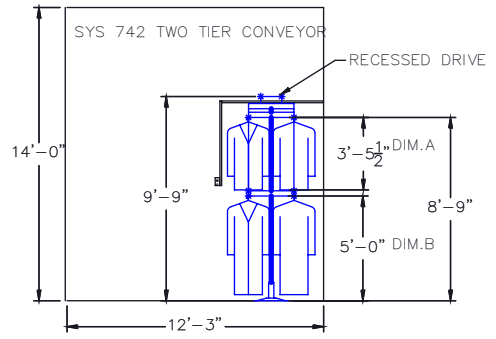

UNIFORM STORAGE SYSTEM

SYS 742 TWO TIER CONVEYOR

DETAIL

CAPACITY:
1 SYSTEM 742- 816 SHALL PROVIDE 816 POSITIONS ON 73'-8" LIN FT OF HANGING

UNIFORM STORAGE
THIS CONVEYOR SHALL PROVIDE 3 POSITIONS FOR 250 EMPLOYEE'S

COATS STORAGE
60 POSITIONS OR 5 LIN FT APPROX, 40 COATS AT 8 PER/FT

DESCRIPTION:	RAILEX SYSTEM 742 CONVEYOR UNIFORM ROOM FOR HOTEL
DWG. #	01207
NOTICE: THIS DRAWING AND DESIGN IS THE SOLE PROPERTY OF RAILEX CORP.	