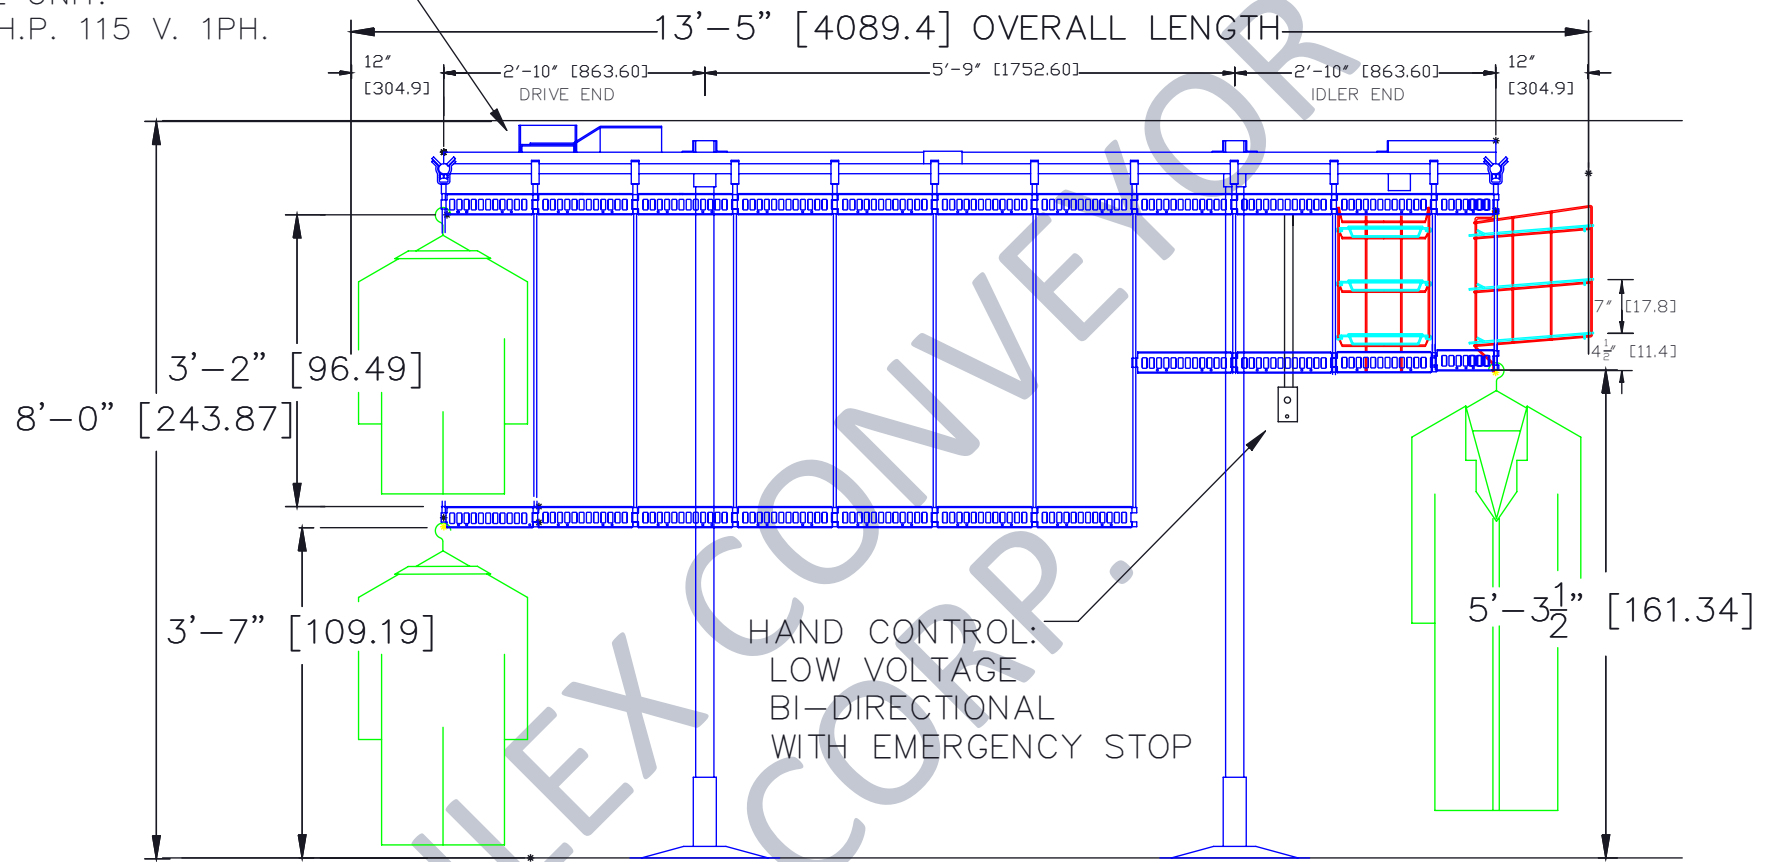

DRIVE UNIT:
1/2 H.P. 115 V. 1PH.

SIDE ELEVATION OF SYS 742-552

SYS 742-552 PROVIDES:
132 POSITIONS FOR LONG GARMENTS ON 11'-11" HANGING
WITH 11, 3 TIER SHELVES ABOVE.
288 POSITIONS FOR SHORT GARMENTS ON 24'-0" HANGING
(144 POSITIONS PER TIER)

DESCRIPTION:	RAILEX SYSTEM 742 CONVEYOR WITH TWO LENGTHS OF OPENINGS	<p>RAILEX[®] Corp.</p> <p>RAILEX CONVEYOR CORPORATION T. 718-845-5454 railex@railexcorp.com www.railexcorp.com</p>
DWG. #	02197	
NOTICE: THIS DRAWING AND DESIGN IS THE SOLE PROPERTY OF RAILEX CORP.		