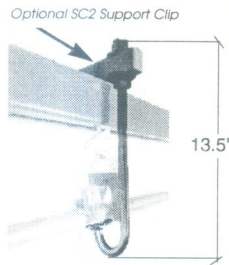

Rail supports

PF2-10
PF2-12
Power/Free
Rail Support

PF2-13.5
Power/Free
Rail Support
For Use with Soft Pushers

GRPF2
Guard Rail Support
for Power and Free

21 TU-KT
Take Up

Pushers

Knuckles only

Specify Rail Size 1 1/16 O.D. (GT) or 15/16 O.D. (KT)
PART NO. and APPLICATION

Docking Accessory

TSS-4
Telescopic Swivel Switch - Multi Plane Each end

32" extends to 44" - Other Lengths to Order

RAILEX[®]
CORP.

©1993 RAILEX CORP.

89-02 ATLANTIC AVENUE QUEENS N.Y. 11416-1497
FAX (718)738.1020 TEL (718)845.5454