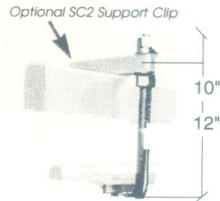

Rail supports

PF2-10
PF2-12
Power/Free
Rail Support

PF2-13.5
Power/Free
Rail Support
For Use with Soft Pushers

GRPF2
Guard Rail Support
for Power and Free

21 TU-KT
Take Up

Pushers

Knuckles only

Specify Rail Size 1 1/16 O.D. (GT) or 15/16 O.D. (KT)
PART NO. and APPLICATION

Docking Accessory

TSS-4
Telescopic Swivel Switch - Multi Plane Each end

32" extends to 44" - Other Lengths to Order

RAILEX[®]
CORP.

©1993 RAILEX CORP.

89-02 ATLANTIC AVENUE QUEENS N.Y. 11416-1497
FAX (718)738.1020 TEL (718)845.5454