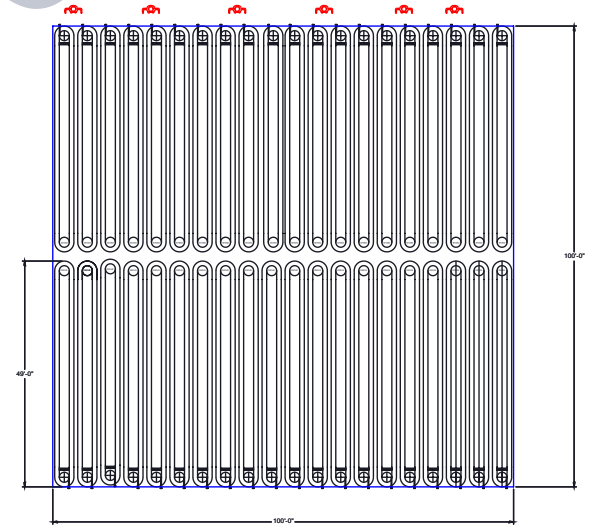

SYSTEM 200 STOCK RACKS

Railex System 200  
Single Tier Storage = 2520 lin/feet of hanging

Two Tier Storage = 5040 lin/feet of hanging

EXISTING SYSTEM Z RACKS

210 Single Tier Z Racks Storage = 1260 lin/feet of hanging

SYSTEM 722 SINGLE TIER CONVEYORS

40 SYSTEM 722- 1068 OAL 49'-0" = 3840 LIN/FT OF STORAGE

DESCRIPTION:

RAILEX SYSTEM 200 AND 722 GARMENT STORAGE SOLUTION

DWG. #

17042

NOTICE: THIS DRAWING AND DESIGN IS THE SOLE PROPERTY OF RAILEX CORP.