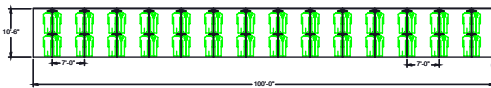

SYSTEM 200 STOCK RACKS

Railex System 200  
Single Tier Storage = 2520 lin/feet of hanging

Two Tier Storage = 5040 lin/feet of hanging

EXISTING SYSTEM Z RACKS

210 Single Tier Z Racks Storage = 1260 lin/feet of hanging

SYSTEM 722 SINGLE TIER CONVEYORS

40 SYSTEM 722- 1068 OAL 49'-0" = 3840 LIN/FT OF STORAGE

DESCRIPTION:

RAILEX SYSTEM 200 AND 722 GARMENT STORAGE SOLUTION

DWG. #

17042

NOTICE: THIS DRAWING AND DESIGN IS THE SOLE PROPERTY OF RAILEX CORP.