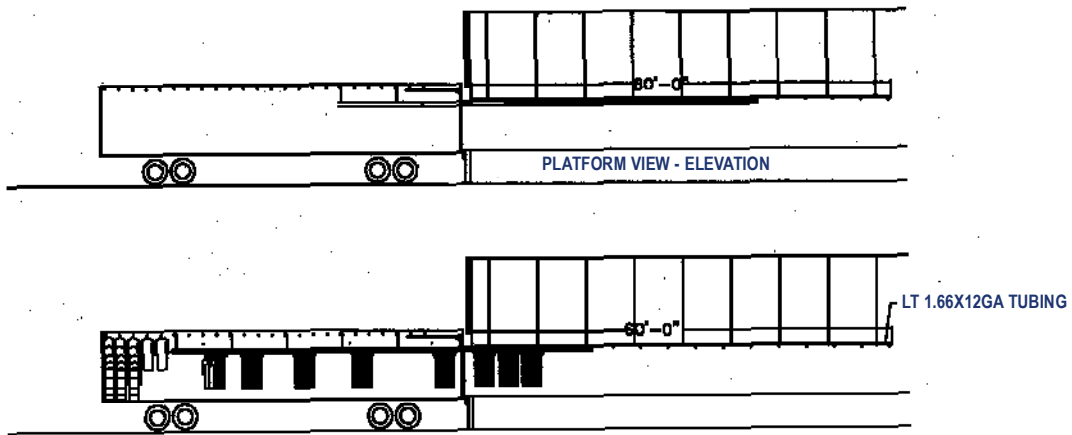

Extendible Loading Boom (ELB)

20'
30'
40'
50'
60'

To extend trolley rails into trailers. Furnished with roller hangers for temporary suspension in trailers while in loading docks. Headers and supports are Zinc plated. Channels are painted.

RAILEX® Corp.

89-02 Atlantic Avenue, Ozone Park, NY 11416 ♦ Tel: (718) 845-5454 ♦ Fax: (718) 738-1020

ELB 7.04