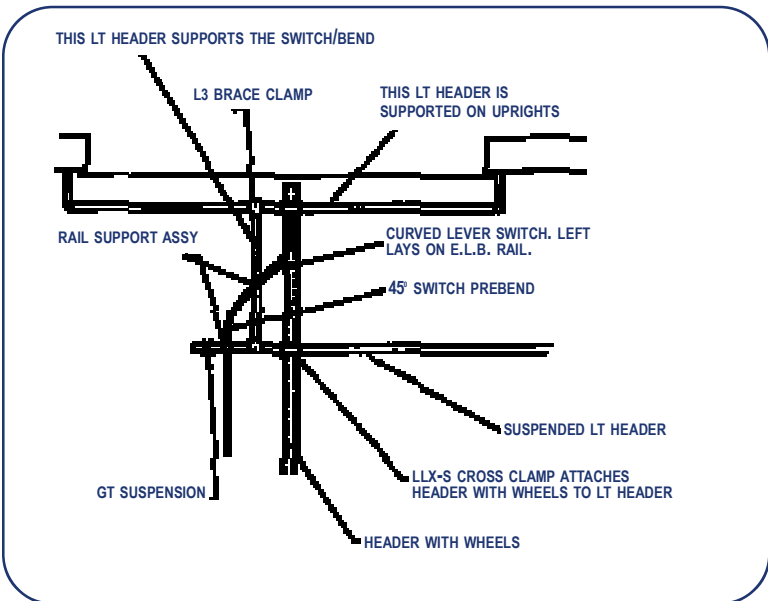

Extendible Loading Boom (ELB)

20'
30'
40'
50'
60'

To extend trolley rails into trailers. Furnished with roller hangers for temporary suspension in trailers while in loading docks. Headers and supports are Zinc plated. Channels are painted.

RAILEX® Corp.

89-02 Atlantic Avenue, Ozone Park, NY 11416 ♦ Tel: (718) 845-5454 ♦ Fax: (718) 738-1020

ELB 7.04