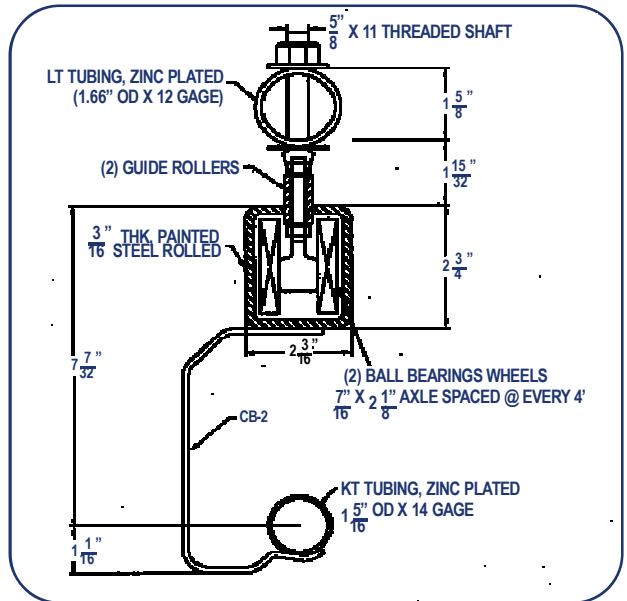

Extendible Loading Boom (ELB)

20'
30'
40'
50'
60'

To extend trolley rails into trailers. Furnished with roller hangers for temporary suspension in trailers while in loading docks. Headers and supports are Zinc plated. Channels are painted.

RAILEX® Corp.

89-02 Atlantic Avenue, Ozone Park, NY 11416 ♦ Tel: (718) 845-5454 ♦ Fax: (718) 738-1020

ELB 7.04