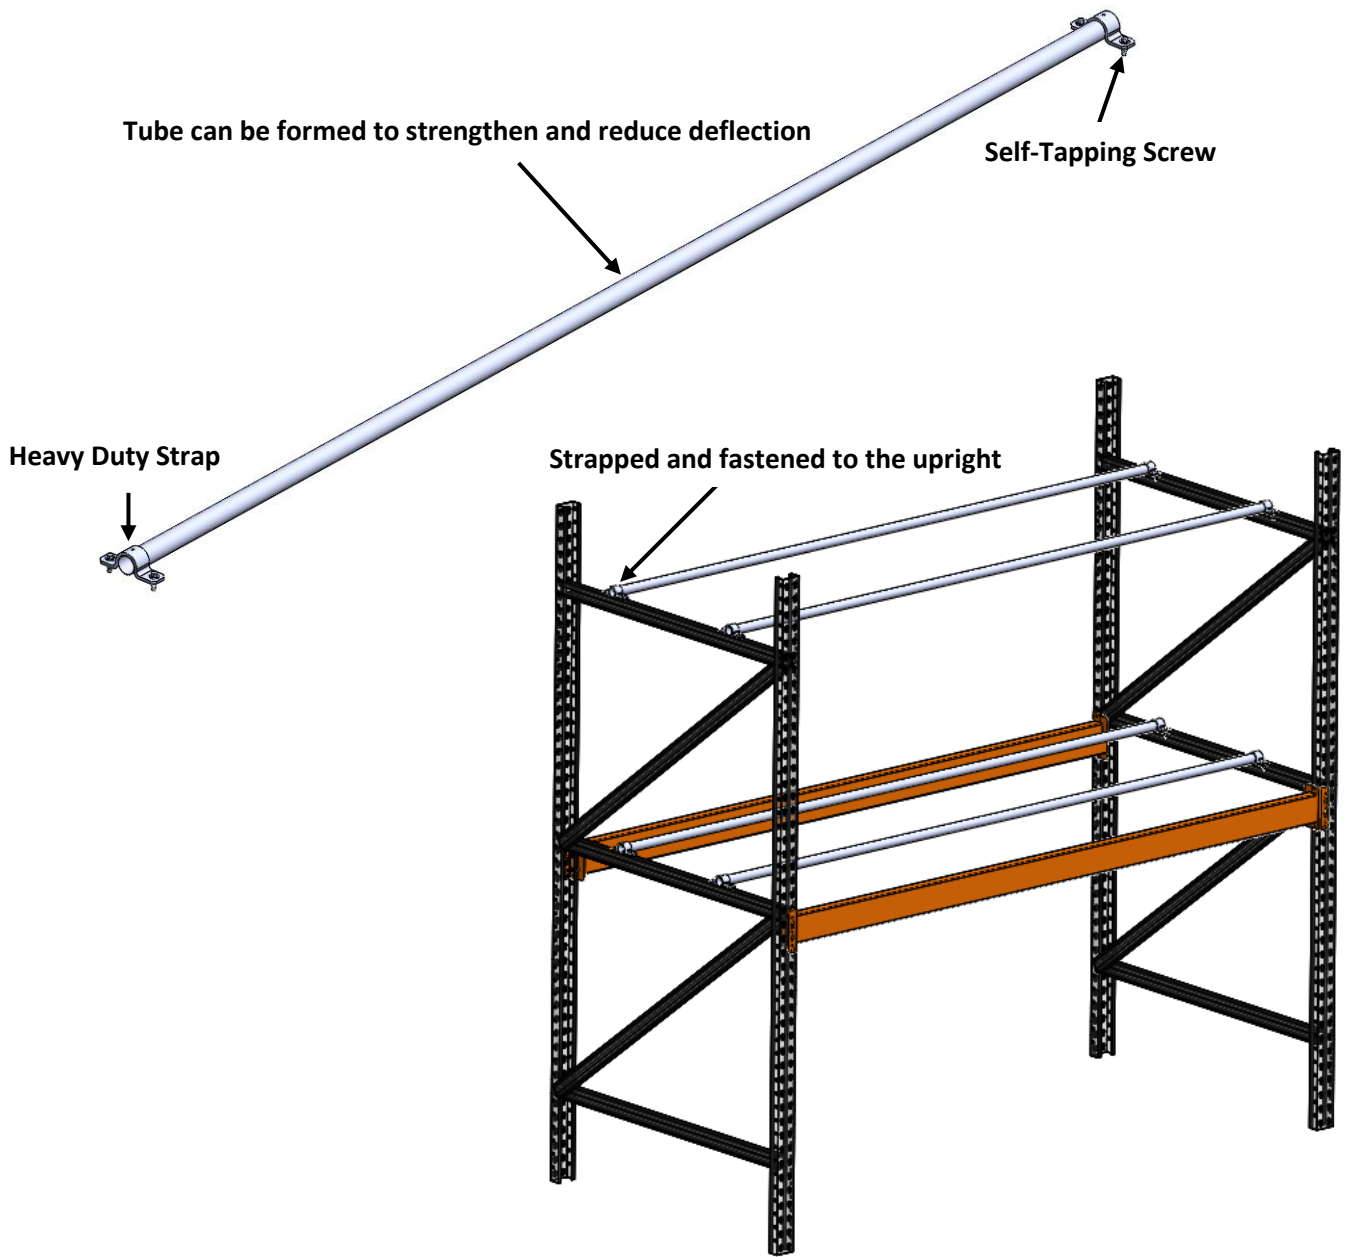

1.0 - Pallet Rack Quick Connect Arm Bracket:

- The durable Quick Connect Railex Pallet Brackets click and lock into place on to almost any Tear-Drop Pallet Rack upright.
- Unlike conventional nut and bolt Pallet Rack Brackets, these unique Railex Quick Connect Pallet Brackets are equipped with a self-locking mechanism which allow users to perform an efficient, fast and safe install.

Railex Conveyor Corp

15 Ralph Ave

Copioague NY, 11726

T: 718-845-5454

www.railexcorp.com

PALLET RACK HANGING SOLUTIONS FOR GOH

1.1 - Pallet Rack Quick Connect Speed Rail Set

- This Quick Connect Speed Rail Set lets you install speed rail quickly and easily into any "Teardrop" standard Pallet Rack.
- Available in KT and LT Speed Rails. The LT Tube version is incredibly rugged. Supports up to 800 LBS with minimal deflection.
- Kit comes with left and right QC Nipples. LT/KT tubing is formed for greater strength over an 8ft span. Self-tapping fasteners secure the tubing in place.

PALLET RACK HANGING SOLUTIONS FOR GOH

2.1 - Pallet Rack Tubular Drop-In With Adjustable Supports

- The durable Railex Pallet Rack Drop-In is easy to secure into place on almost any Pallet Rack.
- The Railex Tubular GOH Drop-In for Pallet Racks just takes moments to install with adjustable 3-way clamps.

PALLET RACK HANGING SOLUTIONS FOR GOH

2.2 - Pallet Rack Tubular Drop-In Strap System

PALLET RACK HANGING SOLUTIONS FOR GOH

3.0 - Railex Flow Rail For GOH or Other Hanging Products

- Manufactured to fit any size or style Pallet Rack or multiple Pallet Racks back to back for longer flow rail.