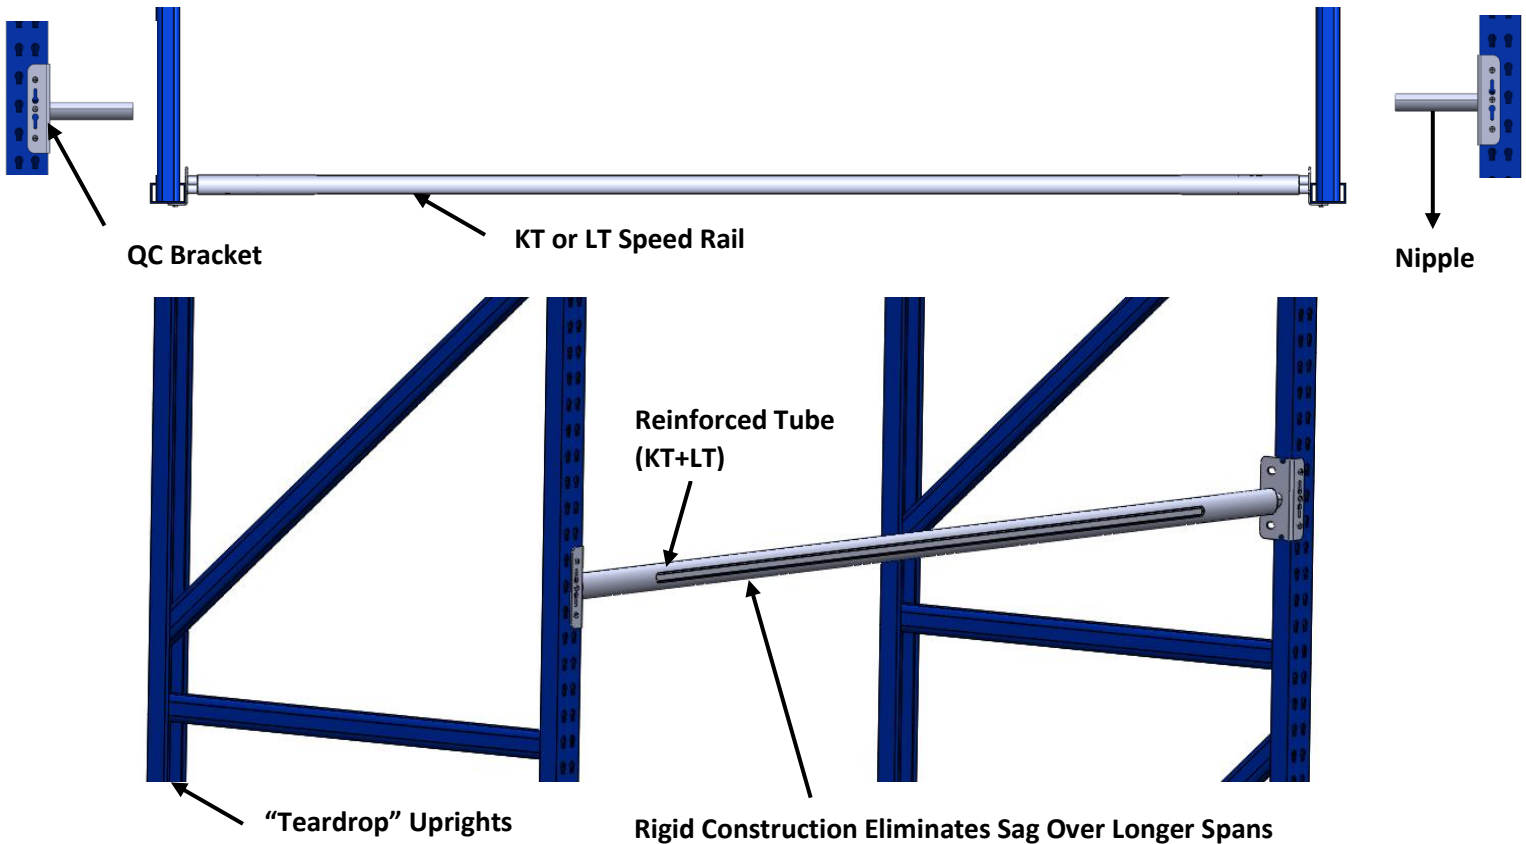

1.0 - Pallet Rack Quick Connect Arm Bracket:

- The durable Quick Connect Railex Pallet Brackets click and lock into place on to almost any Tear-Drop Pallet Rack upright.
- Unlike conventional nut and bolt Pallet Rack Brackets, these unique Railex Quick Connect Pallet Brackets are equipped with a self-locking mechanism which allow users to perform an efficient, fast and safe install.

Railex Conveyor Corp

15 Ralph Ave

Copioague NY, 11726

T: 718-845-5454

www.railexcorp.com

PALLET RACK HANGING SOLUTIONS FOR GOH

1.1 - Pallet Rack Quick Connect Speed Rail Set

- This Quick Connect Speed Rail Set lets you install speed rail quickly and easily into any "Teardrop" standard Pallet Rack.
- Available in KT and LT Speed Rails. The LT Tube version is incredibly rugged. Supports up to 800 LBS with minimal deflection.
- Kit comes with left and right QC Nipples. LT/KT tubing is formed for greater strength over an 8ft span. Self-tapping fasteners secure the tubing in place.

Railex Conveyor Corp

15 Ralph Ave
Copiague NY, 11726

T: 718-845-5454

www.railexcorp.com

PALLET RACK HANGING SOLUTIONS FOR GOH

2.0 - Pallet Rack Rectangular Drop-In With Fixed Supports

- Railex manufactures and assembles a drop in GOH solution to your specifications.
- Welded close rail supports lets you maximize handling space.

PALLET RACK HANGING SOLUTIONS FOR GOH

2.1 - Pallet Rack Tubular Drop-In With Adjustable Supports

- The durable Railex Pallet Rack Drop-In is easy to secure into place on almost any Pallet Rack.
- The Railex Tubular GOH Drop-In for Pallet Racks just takes moments to install with adjustable 3-way clamps.