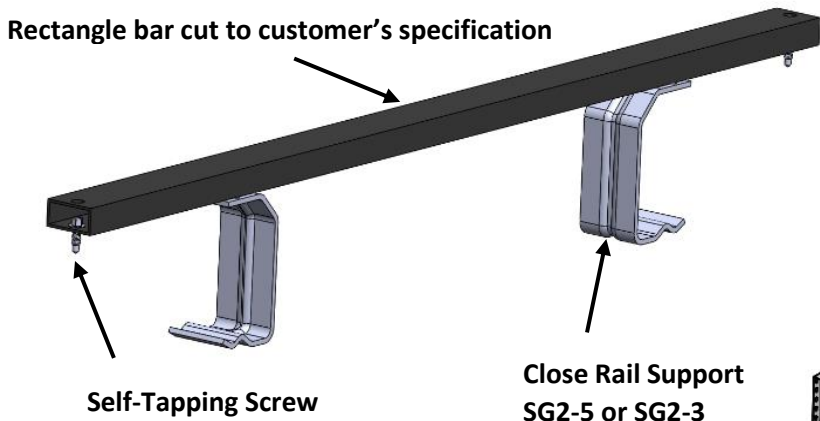

1.0 - Pallet Rack Quick Connect Arm Bracket:

- The durable Quick Connect Railex Pallet Brackets click and lock into place on to almost any Tear-Drop Pallet Rack upright.
- Unlike conventional nut and bolt Pallet Rack Brackets, these unique Railex Quick Connect Pallet Brackets are equipped with a self-locking mechanism which allow users to perform an efficient, fast and safe install.

Railex Conveyor Corp

15 Ralph Ave

Copioague NY, 11726

T: 718-845-5454

www.railexcorp.com

PALLET RACK HANGING SOLUTIONS FOR GOH

1.1 - Pallet Rack Quick Connect Speed Rail Set

- This Quick Connect Speed Rail Set lets you install speed rail quickly and easily into any "Teardrop" standard Pallet Rack.
- Available in KT and LT Speed Rails. The LT Tube version is incredibly rugged. Supports up to 800 LBS with minimal deflection.
- Kit comes with left and right QC Nipples. LT/KT tubing is formed for greater strength over an 8ft span. Self-tapping fasteners secure the tubing in place.

Railex Conveyor Corp

15 Ralph Ave
Copiague NY, 11726

T: 718-845-5454

www.railexcorp.com

PALLET RACK HANGING SOLUTIONS FOR GOH

2.0 - Pallet Rack Rectangular Drop-In With Fixed Supports

- Railex manufactures and assembles a drop in GOH solution to your specifications.
- Welded close rail supports lets you maximize handling space.

PALLET RACK HANGING SOLUTIONS FOR GOH

2.1 - Pallet Rack Tubular Drop-In With Adjustable Supports

- The durable Railex Pallet Rack Drop-In is easy to secure into place on almost any Pallet Rack.
- The Railex Tubular GOH Drop-In for Pallet Racks just takes moments to install with adjustable 3-way clamps.