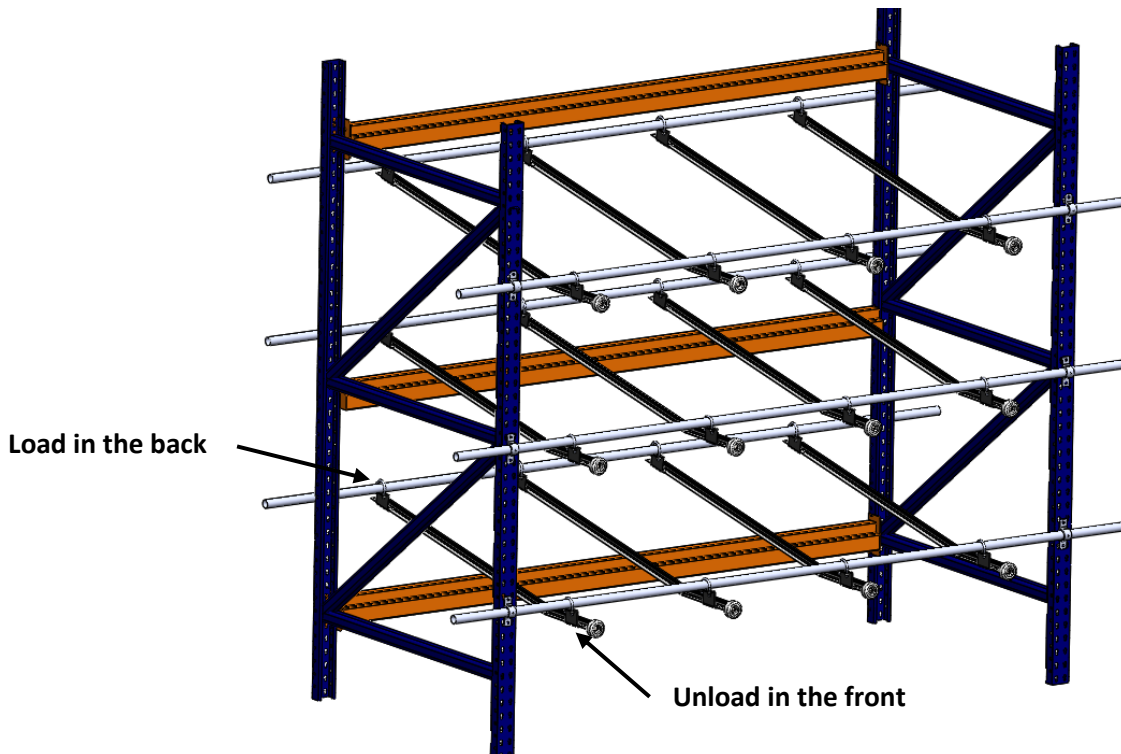

1.0 - Pallet Rack Quick Connect Arm Bracket:

- The durable Quick Connect Railex Pallet Brackets click and lock into place on to almost any Tear-Drop Pallet Rack upright.
- Unlike conventional nut and bolt Pallet Rack Brackets, these unique Railex Quick Connect Pallet Brackets are equipped with a self-locking mechanism which allow users to perform an efficient, fast and safe install.

Railex Conveyor Corp

15 Ralph Ave

Copioague NY, 11726

T: 718-845-5454

www.railexcorp.com

PALLET RACK HANGING SOLUTIONS FOR GOH

1.1 - Pallet Rack Quick Connect Speed Rail Set

- This Quick Connect Speed Rail Set lets you install speed rail quickly and easily into any "Teardrop" standard Pallet Rack.
- Available in KT and LT Speed Rails. The LT Tube version is incredibly rugged. Supports up to 800 LBS with minimal deflection.
- Kit comes with left and right QC Nipples. LT/KT tubing is formed for greater strength over an 8ft span. Self-tapping fasteners secure the tubing in place.

PALLET RACK HANGING SOLUTIONS FOR GOH

2.1 - Pallet Rack Tubular Drop-In With Adjustable Supports

- The durable Railex Pallet Rack Drop-In is easy to secure into place on almost any Pallet Rack.
- The Railex Tubular GOH Drop-In for Pallet Racks just takes moments to install with adjustable 3-way clamps.

PALLET RACK HANGING SOLUTIONS FOR GOH

2.2 - Pallet Rack Tubular Drop-In Strap System

PALLET RACK HANGING SOLUTIONS FOR GOH

3.0 - Railex Flow Rail For GOH or Other Hanging Products

- Manufactured to fit any size or style Pallet Rack or multiple Pallet Racks back to back for longer flow rail.