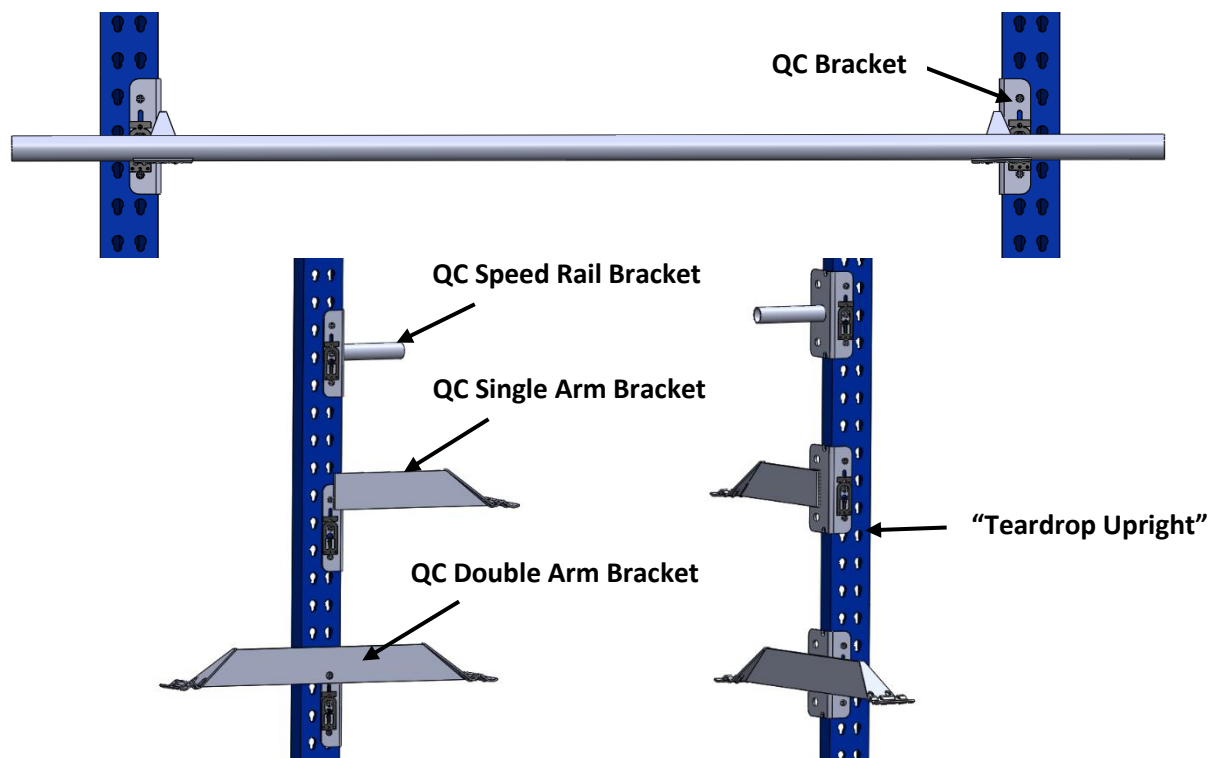

PALLET RACK HANGING SOLUTIONS FOR GOH

Railex Corp has a full line of GOH solutions designed to work with pallet racking. Our products let you re-purpose your existing pallet rack for multiple GOH storage and movement options. The Railex line of GOH solutions for pallet rack are designed to be fast and efficient to install. Railex products can easily be re-configured as your business needs change. Talk to us if you don't see exactly what you want.

1.0 - Pallet Rack Quick Connect Arm Bracket:

- The durable Quick Connect Railex Pallet Brackets click and lock into place on to almost any Tear-Drop Pallet Rack upright.
- Unlike conventional nut and bolt Pallet Rack Brackets, these unique Railex Quick Connect Pallet Brackets are equipped with a self-locking mechanism which allow users to perform an efficient, fast and safe install.

Railex Conveyor Corp

15 Ralph Ave

Copioague NY, 11726

T: 718-845-5454

www.railexcorp.com

PALLET RACK HANGING SOLUTIONS FOR GOH

1.1 - Pallet Rack Quick Connect Speed Rail Set

- This Quick Connect Speed Rail Set lets you install speed rail quickly and easily into any "Teardrop" standard Pallet Rack.
- Available in KT and LT Speed Rails. The LT Tube version is incredibly rugged. Supports up to 800 LBS with minimal deflection.
- Kit comes with left and right QC Nipples. LT/KT tubing is formed for greater strength over an 8ft span. Self-tapping fasteners secure the tubing in place.

PALLET RACK HANGING SOLUTIONS FOR GOH

2.1 - Pallet Rack Tubular Drop-In With Adjustable Supports

- The durable Railex Pallet Rack Drop-In is easy to secure into place on almost any Pallet Rack.
- The Railex Tubular GOH Drop-In for Pallet Racks just takes moments to install with adjustable 3-way clamps.