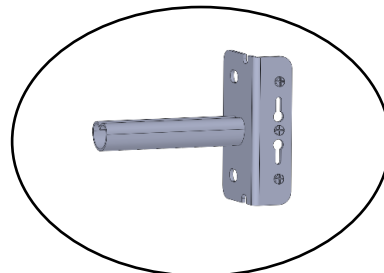

1.0 - Pallet Rack Quick Connect Arm Bracket:

- The durable Quick Connect Railex Pallet Brackets click and lock into place on to almost any Tear-Drop Pallet Rack upright.
- Unlike conventional nut and bolt Pallet Rack Brackets, these unique Railex Quick Connect Pallet Brackets are equipped with a self-locking mechanism which allow users to perform an efficient, fast and safe install.

Railex Conveyor Corp

15 Ralph Ave

Copioague NY, 11726

T: 718-845-5454

www.railexcorp.com

PALLET RACK HANGING SOLUTIONS FOR GOH

1.1 - Pallet Rack Quick Connect Speed Rail Set

- This Quick Connect Speed Rail Set lets you install speed rail quickly and easily into any "Teardrop" standard Pallet Rack.
- Available in KT and LT Speed Rails. The LT Tube version is incredibly rugged. Supports up to 800 LBS with minimal deflection.
- Kit comes with left and right QC Nipples. LT/KT tubing is formed for greater strength over an 8ft span. Self-tapping fasteners secure the tubing in place.