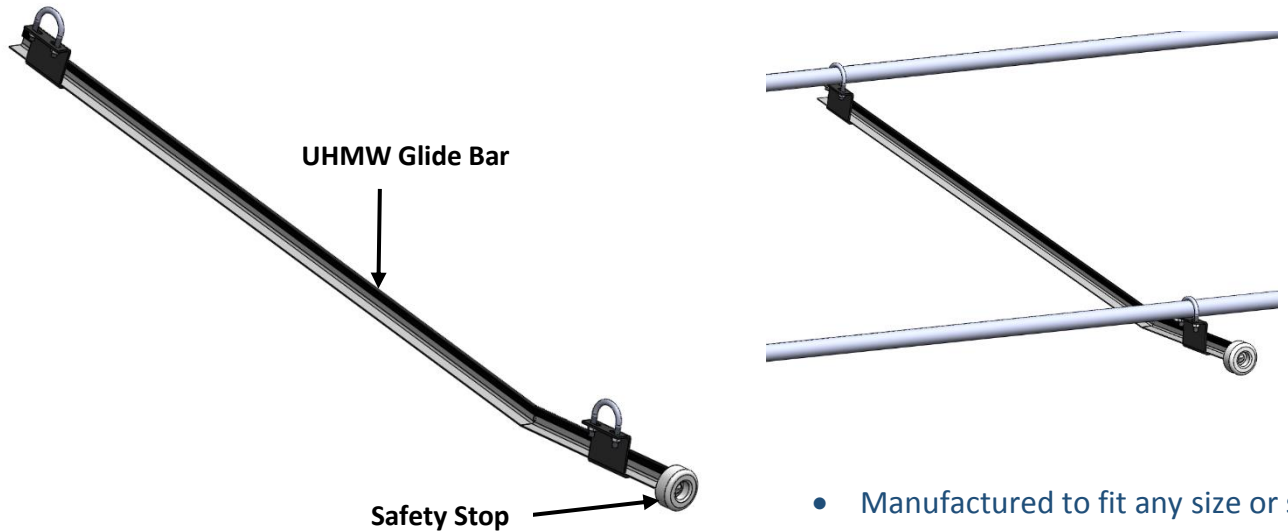

1.0 - Pallet Rack Quick Connect Arm Bracket:

- The durable Quick Connect Railex Pallet Brackets click and lock into place on to almost any Tear-Drop Pallet Rack upright.
- Unlike conventional nut and bolt Pallet Rack Brackets, these unique Railex Quick Connect Pallet Brackets are equipped with a self-locking mechanism which allow users to perform an efficient, fast and safe install.

Railex Conveyor Corp

15 Ralph Ave

Copioague NY, 11726

T: 718-845-5454

www.railexcorp.com

PALLET RACK HANGING SOLUTIONS FOR GOH

1.1 - Pallet Rack Quick Connect Speed Rail Set

- This Quick Connect Speed Rail Set lets you install speed rail quickly and easily into any "Teardrop" standard Pallet Rack.
- Available in KT and LT Speed Rails. The LT Tube version is incredibly rugged. Supports up to 800 LBS with minimal deflection.
- Kit comes with left and right QC Nipples. LT/KT tubing is formed for greater strength over an 8ft span. Self-tapping fasteners secure the tubing in place.

PALLET RACK HANGING SOLUTIONS FOR GOH

2.1 - Pallet Rack Tubular Drop-In With Adjustable Supports

- The durable Railex Pallet Rack Drop-In is easy to secure into place on almost any Pallet Rack.
- The Railex Tubular GOH Drop-In for Pallet Racks just takes moments to install with adjustable 3-way clamps.

PALLET RACK HANGING SOLUTIONS FOR GOH

2.2 - Pallet Rack Tubular Drop-In Strap System

PALLET RACK HANGING SOLUTIONS FOR GOH

3.0 - Railex Flow Rail For GOH or Other Hanging Products

- Manufactured to fit any size or style Pallet Rack or multiple Pallet Racks back to back for longer flow rail.