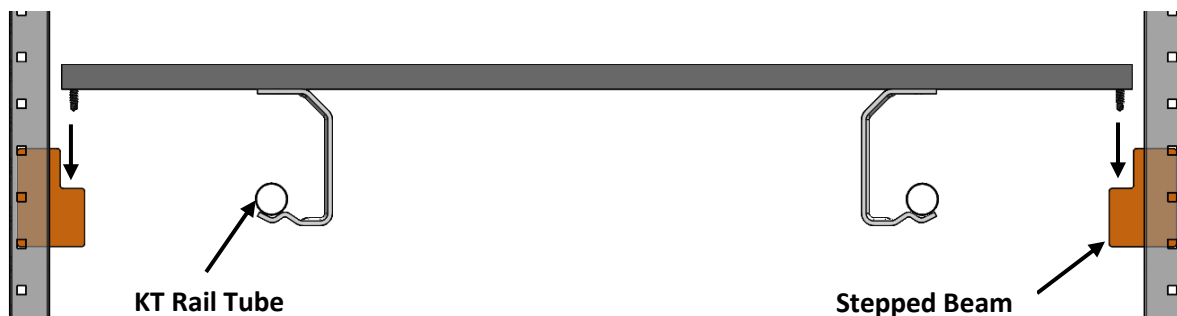

1.0 - Pallet Rack Quick Connect Arm Bracket:

- The durable Quick Connect Railex Pallet Brackets click and lock into place on to almost any Tear-Drop Pallet Rack upright.
- Unlike conventional nut and bolt Pallet Rack Brackets, these unique Railex Quick Connect Pallet Brackets are equipped with a self-locking mechanism which allow users to perform an efficient, fast and safe install.

Railex Conveyor Corp

15 Ralph Ave

Copioague NY, 11726

T: 718-845-5454

www.railexcorp.com

PALLET RACK HANGING SOLUTIONS FOR GOH

1.1 - Pallet Rack Quick Connect Speed Rail Set

- This Quick Connect Speed Rail Set lets you install speed rail quickly and easily into any "Teardrop" standard Pallet Rack.
- Available in KT and LT Speed Rails. The LT Tube version is incredibly rugged. Supports up to 800 LBS with minimal deflection.
- Kit comes with left and right QC Nipples. LT/KT tubing is formed for greater strength over an 8ft span. Self-tapping fasteners secure the tubing in place.

Railex Conveyor Corp

15 Ralph Ave
Copiague NY, 11726

T: 718-845-5454

www.railexcorp.com

PALLET RACK HANGING SOLUTIONS FOR GOH

2.0 - Pallet Rack Rectangular Drop-In With Fixed Supports

- Railex manufactures and assembles a drop in GOH solution to your specifications.
- Welded close rail supports lets you maximize handling space.