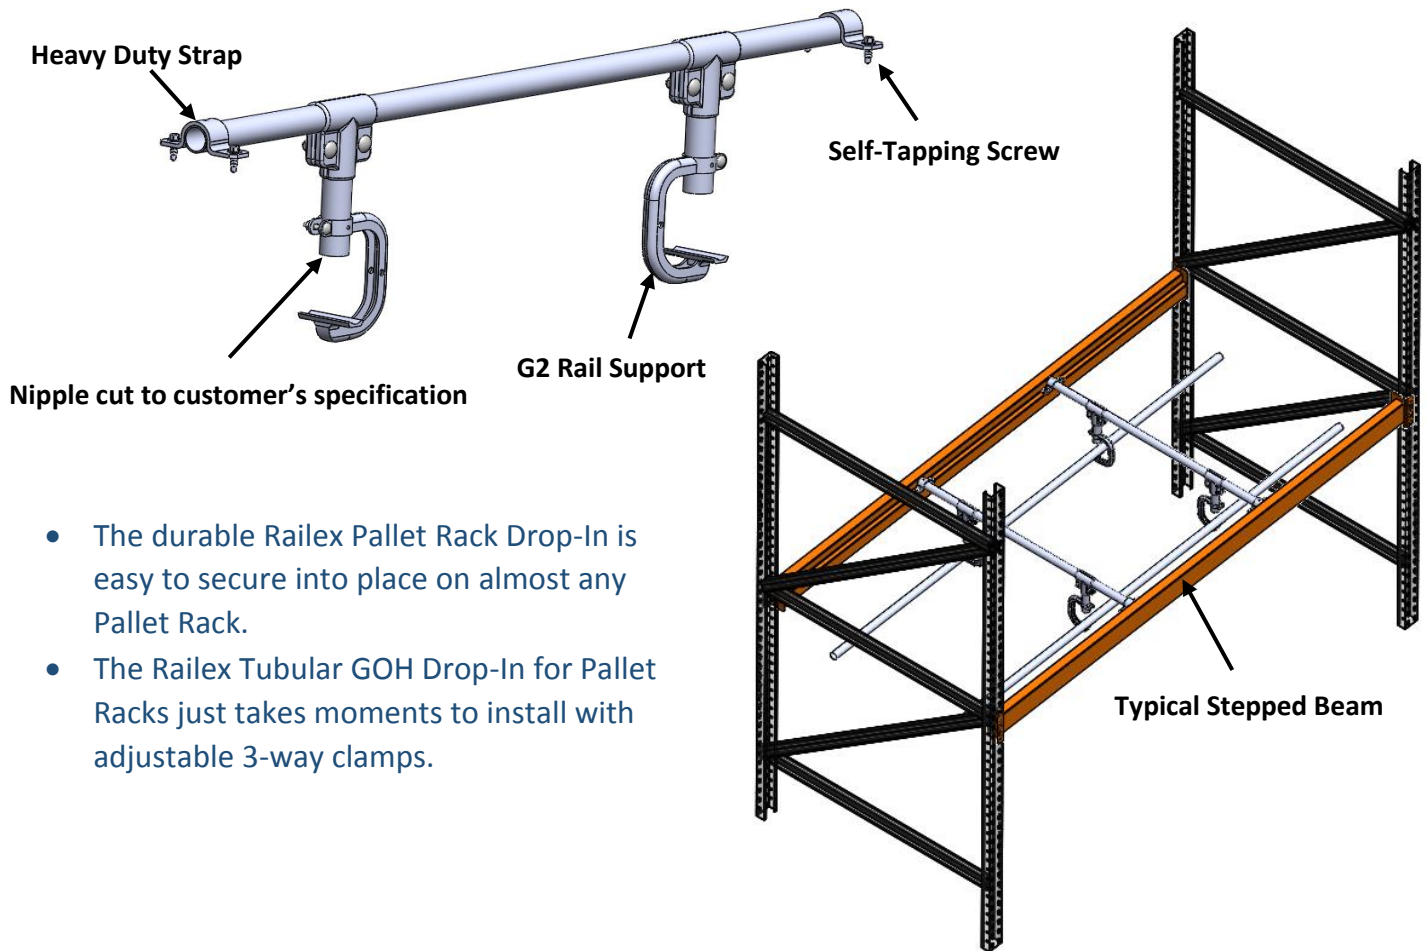

1.0 - Pallet Rack Quick Connect Arm Bracket:

- The durable Quick Connect Railex Pallet Brackets click and lock into place on to almost any Tear-Drop Pallet Rack upright.
- Unlike conventional nut and bolt Pallet Rack Brackets, these unique Railex Quick Connect Pallet Brackets are equipped with a self-locking mechanism which allow users to perform an efficient, fast and safe install.

Railex Conveyor Corp

15 Ralph Ave

Copioague NY, 11726

T: 718-845-5454

www.railexcorp.com

PALLET RACK HANGING SOLUTIONS FOR GOH

1.1 - Pallet Rack Quick Connect Speed Rail Set

- This Quick Connect Speed Rail Set lets you install speed rail quickly and easily into any "Teardrop" standard Pallet Rack.
- Available in KT and LT Speed Rails. The LT Tube version is incredibly rugged. Supports up to 800 LBS with minimal deflection.
- Kit comes with left and right QC Nipples. LT/KT tubing is formed for greater strength over an 8ft span. Self-tapping fasteners secure the tubing in place.

Railex Conveyor Corp

15 Ralph Ave
Copiague NY, 11726

T: 718-845-5454

www.railexcorp.com

PALLET RACK HANGING SOLUTIONS FOR GOH

2.0 - Pallet Rack Rectangular Drop-In With Fixed Supports

- Railex manufactures and assembles a drop in GOH solution to your specifications.
- Welded close rail supports lets you maximize handling space.

PALLET RACK HANGING SOLUTIONS FOR GOH

2.1 - Pallet Rack Tubular Drop-In With Adjustable Supports

- The durable Railex Pallet Rack Drop-In is easy to secure into place on almost any Pallet Rack.
- The Railex Tubular GOH Drop-In for Pallet Racks just takes moments to install with adjustable 3-way clamps.