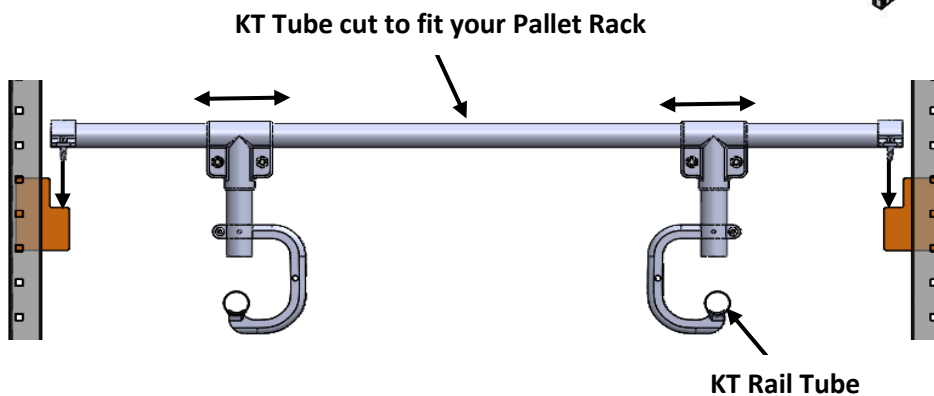

1.0 - Pallet Rack Quick Connect Arm Bracket:

- The durable Quick Connect Railex Pallet Brackets click and lock into place on to almost any Tear-Drop Pallet Rack upright.
- Unlike conventional nut and bolt Pallet Rack Brackets, these unique Railex Quick Connect Pallet Brackets are equipped with a self-locking mechanism which allow users to perform an efficient, fast and safe install.

Railex Conveyor Corp

15 Ralph Ave

Copioague NY, 11726

T: 718-845-5454

www.railexcorp.com

PALLET RACK HANGING SOLUTIONS FOR GOH

1.1 - Pallet Rack Quick Connect Speed Rail Set

- This Quick Connect Speed Rail Set lets you install speed rail quickly and easily into any "Teardrop" standard Pallet Rack.
- Available in KT and LT Speed Rails. The LT Tube version is incredibly rugged. Supports up to 800 LBS with minimal deflection.
- Kit comes with left and right QC Nipples. LT/KT tubing is formed for greater strength over an 8ft span. Self-tapping fasteners secure the tubing in place.

Railex Conveyor Corp

15 Ralph Ave
Copiague NY, 11726

T: 718-845-5454

www.railexcorp.com

PALLET RACK HANGING SOLUTIONS FOR GOH

2.0 - Pallet Rack Rectangular Drop-In With Fixed Supports

- Railex manufactures and assembles a drop in GOH solution to your specifications.
- Welded close rail supports lets you maximize handling space.

PALLET RACK HANGING SOLUTIONS FOR GOH

2.1 - Pallet Rack Tubular Drop-In With Adjustable Supports

- The durable Railex Pallet Rack Drop-In is easy to secure into place on almost any Pallet Rack.
- The Railex Tubular GOH Drop-In for Pallet Racks just takes moments to install with adjustable 3-way clamps.